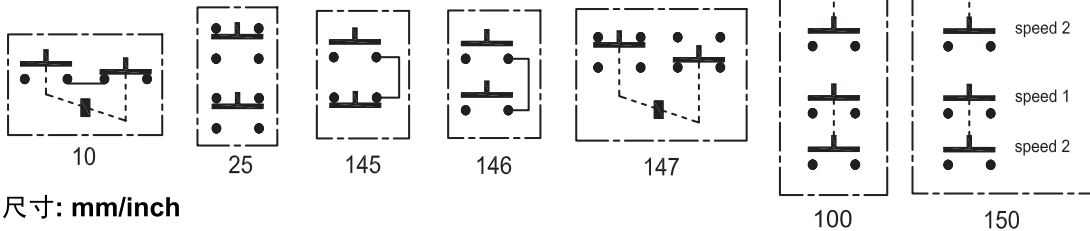

CSB 系列悬挂式控制盒

特性

- 黄色高强度玻璃纤维增强工程塑料壳体
- NEMA 4X 防水等级, 适合室内室外使用
- 环境温度: -20 to 158F (-29 to 70C)
- UL 和 CUL 认可
- 单速, 双速或者开闭形式可选
- 额定值: A600/P600

描述	铭牌标识	自锁机制	壳体类型			连接类型
			Yellow	Black	Red	
Single Speed	Up-Down	Yes	CSB272Y	CSB272B	CSB272R	146
	Forward-Reverse	Yes	CSB273Y	CSB273B	CSB273R	146
	On-Off ^[1]	Yes	CSB274Y	CSB274B	CSB274R	10
	Start-Stop	No	CSB275Y	CSB275B	CSB275R	145
	Start-Stop ^[1]	Yes	CSB276Y	CSB276B	CSB276R	10
	On-Off	No	CSB277Y	CSB277B	CSB277R	146
	Without Inserts	Yes	CSB293Y	CSB293B	CSB293R	146
	Without Inserts	Yes	CSB270Y	CSB270B	CSB270R	25
	Without Inserts	No	CSB271Y	CSB271B	CSB271R	25
	Without Inserts ^[1]	Yes	CSB279Y	CSB279B	CSB279R	147
Single Speed (2NO)	Without Inserts	Yes	CSB290Y	CSB290B	CSB290R	100
	Up-Down	Yes	CSB292Y	CSB292B	CSB292R	100
Two Speed	Without Inserts	Yes	CSB280Y	CSB280B	CSB280R	150
	Up-Down	Yes	CSB282Y	CSB282B	CSB282R	150

[1] 保持式

* Add -A suffix to include a strain Relief

连接类型:

尺寸: mm/inch

Hanger Bracket and Seal Kit:

Order code: CSB-HG