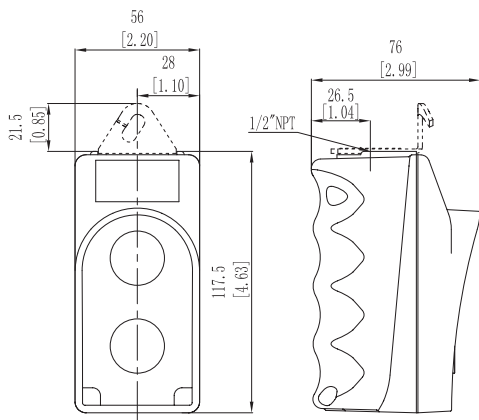

CSB 系列悬挂式控制盒

特性

- 黄色高强度玻璃纤维增强工程塑料壳体
- NEMA 4X 防水等级, 适合室内室外使用
- 环境温度: -20 to 158F (-29 to 70C)
- UL 和 CUL 认可
- 单速, 双速或者开闭形式可选
- 额定值: A600/P600

描述	铭牌标识	自锁机制	壳体类型			连接类型
			Yellow	Black	Red	
Single Speed	Up-Down	Yes	CSB272Y	CSB272B	CSB272R	146
	Forward-Reverse	Yes	CSB273Y	CSB273B	CSB273R	146
	On-Off ^[1]	Yes	CSB274Y	CSB274B	CSB274R	10
	Start-Stop	No	CSB275Y	CSB275B	CSB275R	145
	Start-Stop ^[1]	Yes	CSB276Y	CSB276B	CSB276R	10
	On-Off	No	CSB277Y	CSB277B	CSB277R	146
	Without Inserts	Yes	CSB293Y	CSB293B	CSB293R	146
	Without Inserts	Yes	CSB270Y	CSB270B	CSB270R	25
	Without Inserts	No	CSB271Y	CSB271B	CSB271R	25
	Without Inserts ^[1]	Yes	CSB279Y	CSB279B	CSB279R	147
Single Speed (2NO)	Without Inserts	Yes	CSB290Y	CSB290B	CSB290R	100
	Up-Down	Yes	CSB292Y	CSB292B	CSB292R	100
Two Speed	Without Inserts	Yes	CSB280Y	CSB280B	CSB280R	150
	Up-Down	Yes	CSB282Y	CSB282B	CSB282R	150

[1] 保持式

* Add -A suffix to include a strain Relief

连接类型:

尺寸: mm/inch

Hanger Bracket and Seal Kit:

Order code: CSB-HG